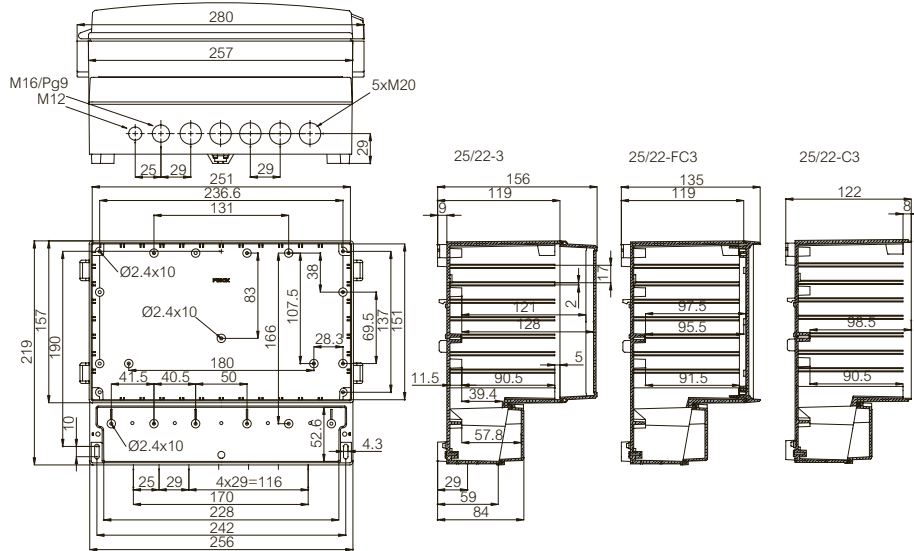

CARDMASTER 166x160x80-106

CARDMASTER 166x160x108-134

CARDMASTER 213x185x90-119

CARDMASTER

Tekeningen met afmetingen

CARDMASTER 257x219x122-156

CARDMASTER 314x260x95-129

CARDMASTER 383x316x134-167