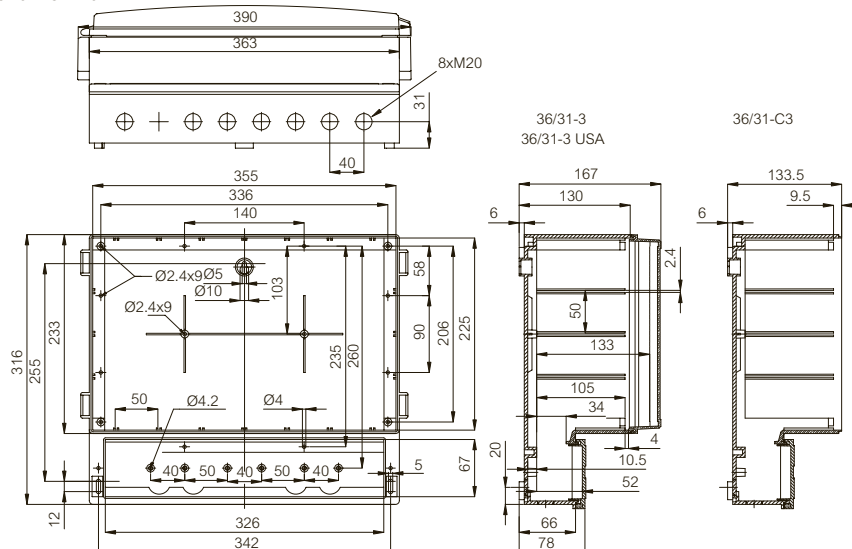

CARDMASTER 166x160x80-106

CARDMASTER 166x160x108-134

CARDMASTER 213x185x90-119

CARDMASTER

Tekeningen met afmetingen

CARDMASTER 257x219x122-156

CARDMASTER 314x260x95-129

CARDMASTER 383x316x134-167