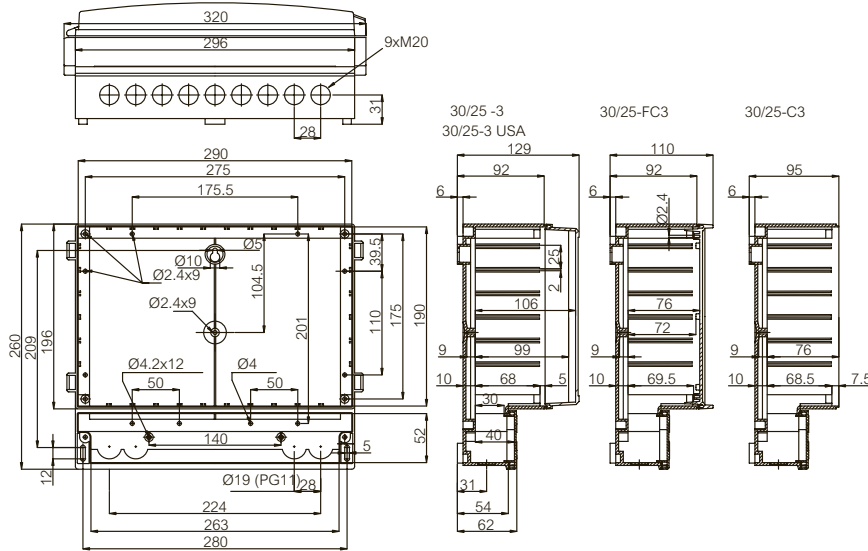

CARDMASTER 166x160x80-106

CARDMASTER 166x160x108-134

CARDMASTER 213x185x90-119

CARDMASTER

Tekeningen met afmetingen

CARDMASTER 257x219x122-156

CARDMASTER 314x260x95-129

CARDMASTER 383x316x134-167